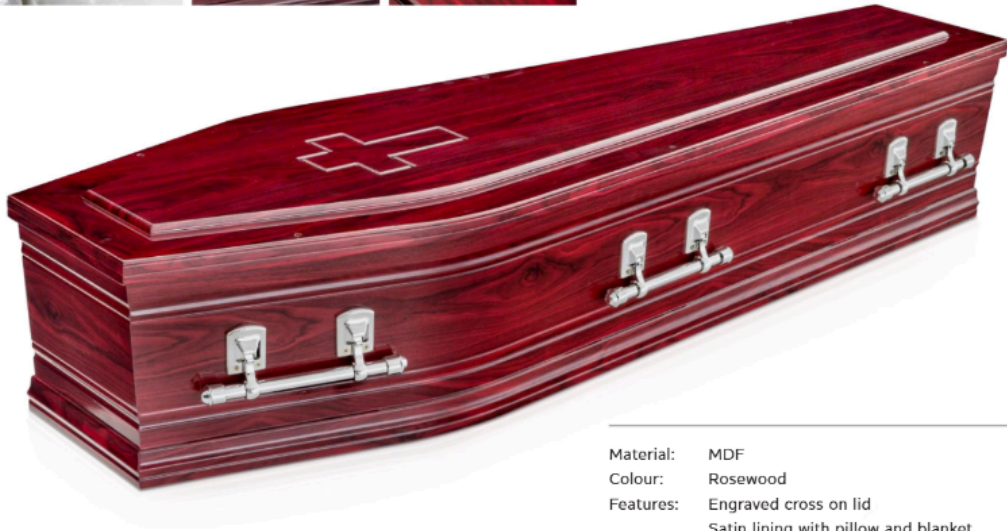

CALVARY

PAPER VENEER RANGE

Material: MDF
Colour: Rosewood
Features: Engraved cross on lid
Satin lining with pillow and blanket
Silver/Gold plastic swing bar handles