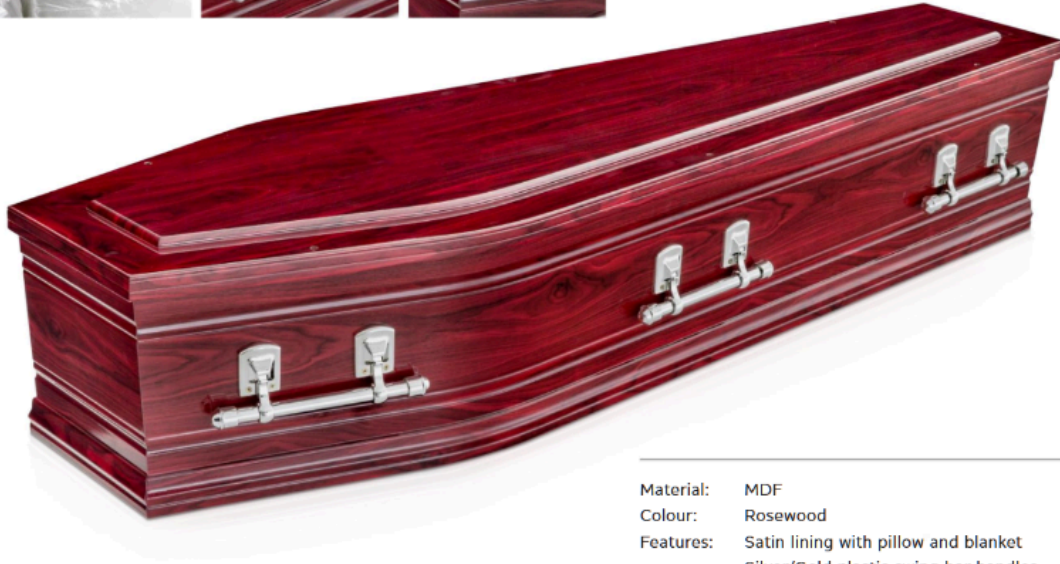

SILVERTON

PAPER VENEER RANGE

Material: MDF
Colour: Rosewood
Features: Satin lining with pillow and blanket
Silver/Gold plastic swing bar handles